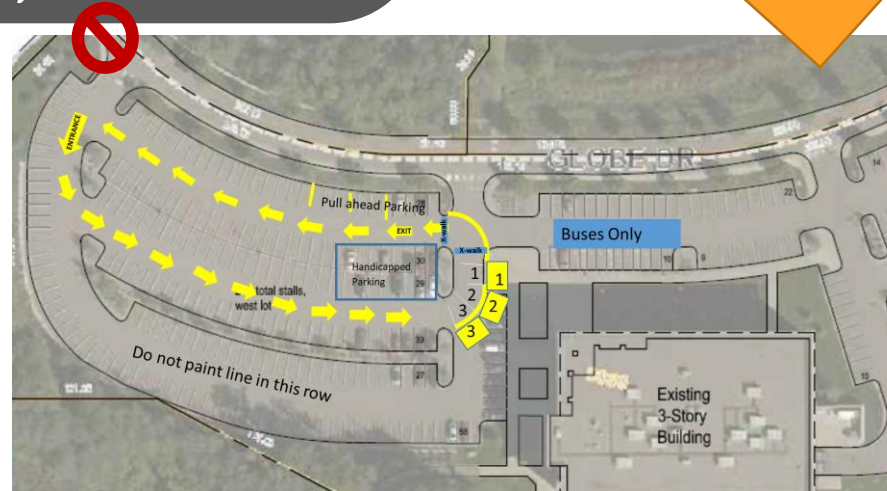

## 9:05am-9:15am

STUDENTS ARE TARDY AFTER 9:20 AM

**safety first.**

- Watch for children
- No cell phones
- No passing
- Keep moving
- Do not get out of your car

Enter car rider  
lane from  
Hudson Rd &  
Globe Drive

*Preferred  
Parking*  
on east side of  
building to avoid  
congestion

PLEASE PUT CAR PICKUP SIGN ON DASHBOARD

*Please...*  
Do not get out of your vehicle in the car pickup line

**Afternoon Car Pickup**  
3:50pm – 4:00pm

**safety first.**

- Watch for children
- No cell phones
- No passing
- Keep moving
- Do not get out of your car

Enter carpool off Hudson Rd & Globe Drive

*Preferred Parking*  
on east side of building to avoid congestion